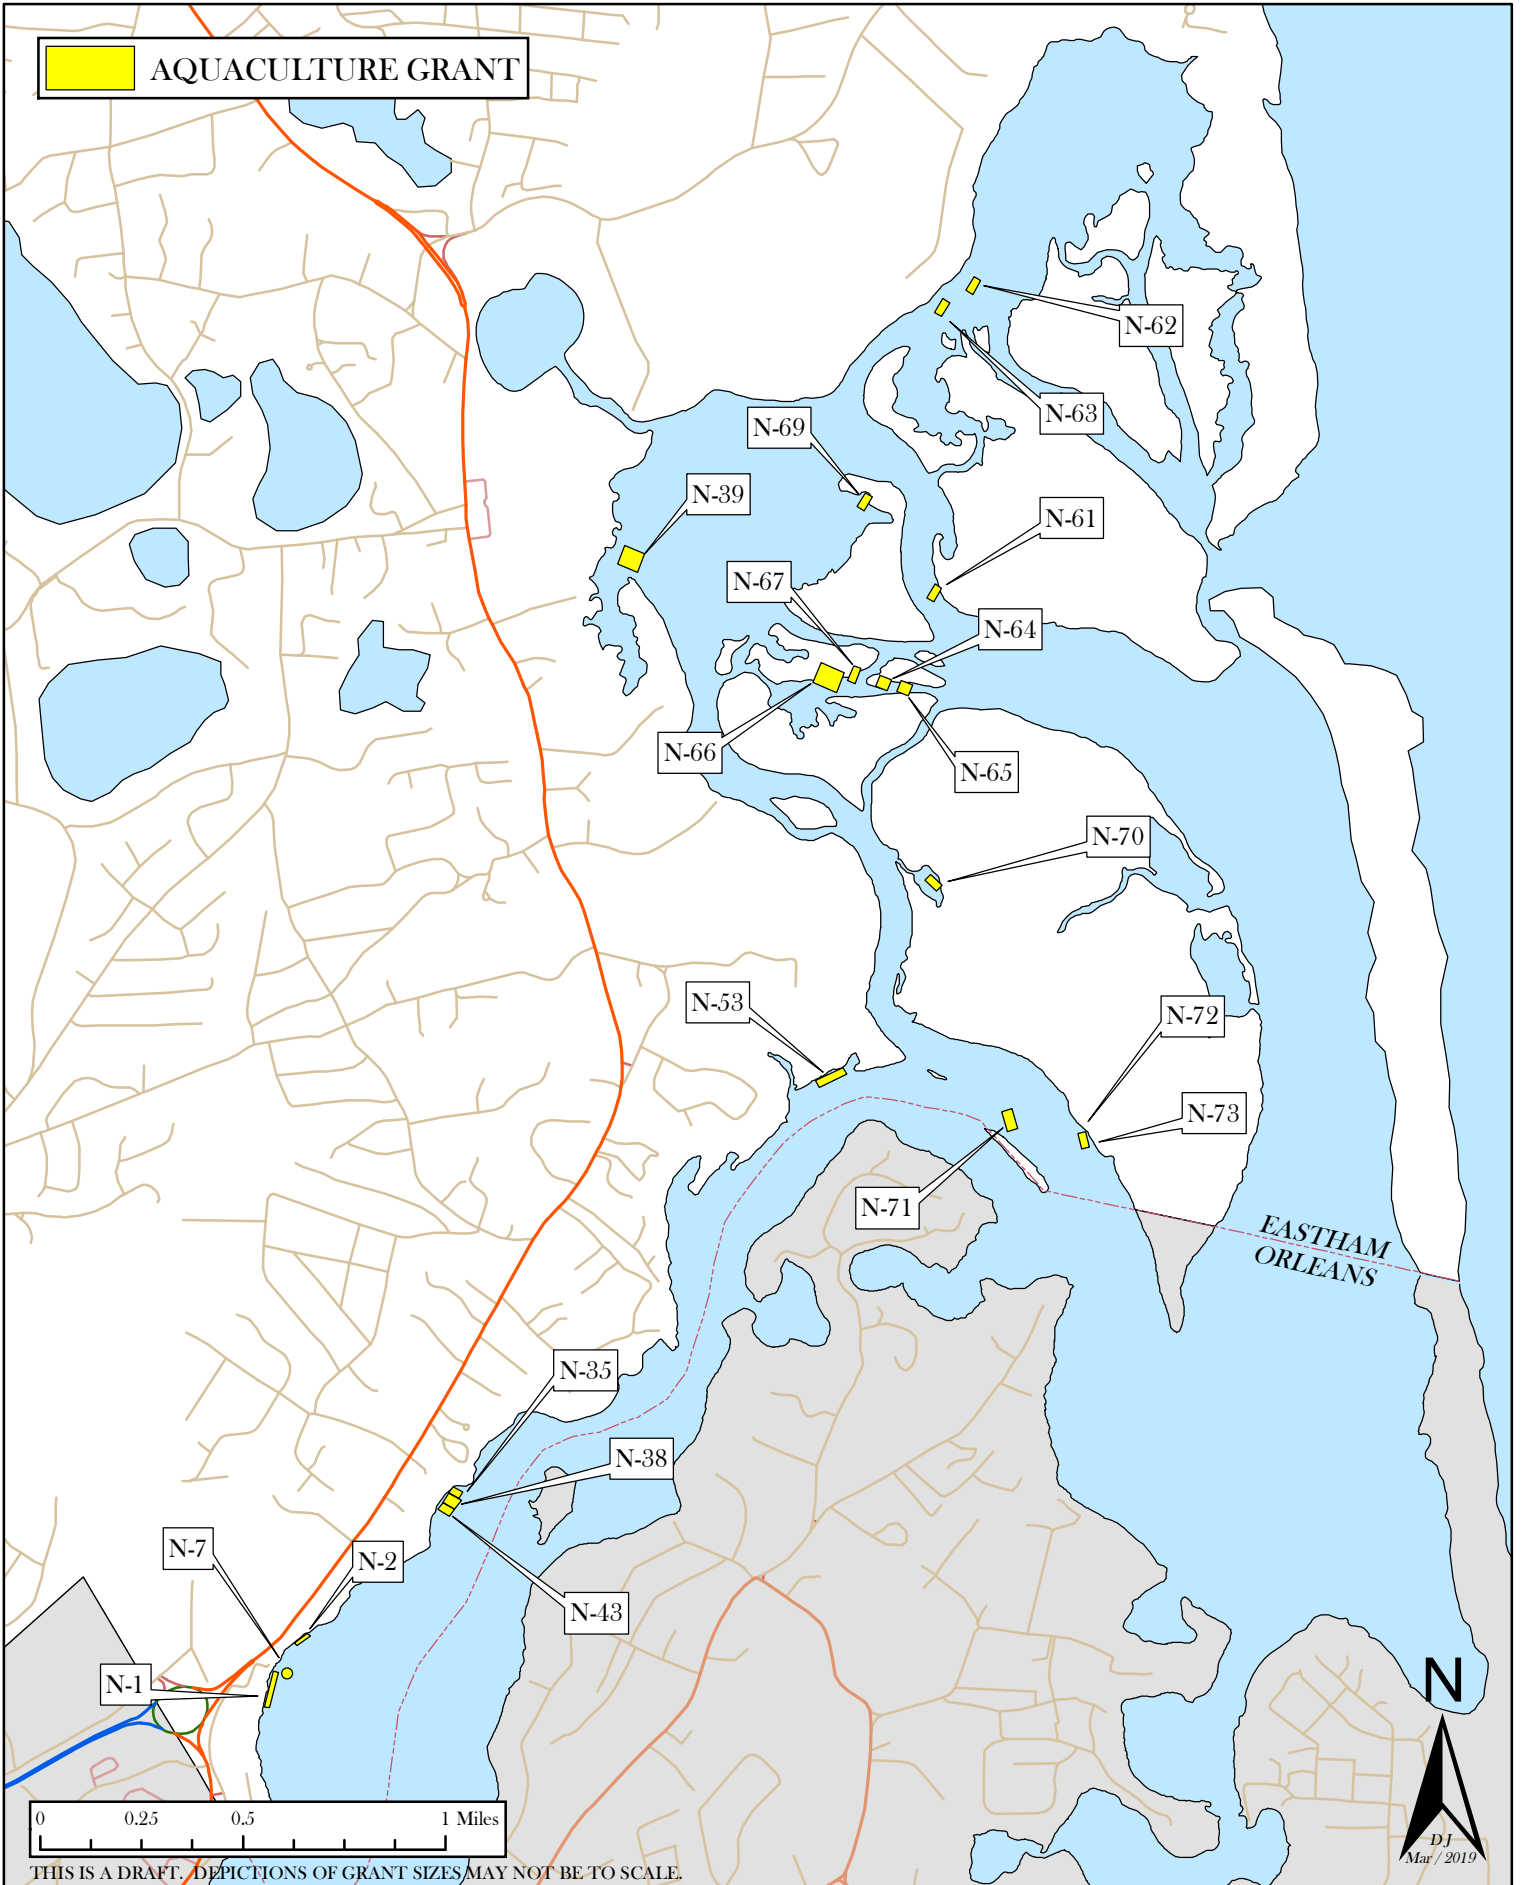

LOCATIONS OF AQUACULTURE GRANTS IN NAUSET MARSH AND TOWN COVE

0 0.25 0.5 1 Miles

THIS IS A DRAFT. DEPICTIONS OF GRANT SIZES MAY NOT BE TO SCALE.

DJ
Mar / 2019